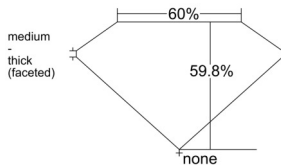

GIA®

FACSIMILE

GIA REPORT 6551016544

Verify this report at GIA.edu

GIA NATURAL DIAMOND DOSSIER®

April 13, 2026
GIA Report Number 6551016544
Shape and Cutting Style ..... Heart Brilliant
Measurements ..... 5.27 x 6.14 x 3.67 mm

GRADING RESULTS

Carat Weight ..... 0.70 carat
Color Grade ..... D
Clarity Grade VS1

ADDITIONAL GRADING INFORMATION

Polish ..... Excellent
Symmetry ..... Very Good
Fluorescence ..... Faint
Clarity Characteristics ..... Crystal, Pinpoint, Needle
Inscription(s): GIA 6551016544

PROPORTIONS

Profile not to actual proportions

GRADING SCALES

GIA COLOR SCALE		GIA CLARITY SCALE			
COLORLESS	D	VERY VERY SLIGHTLY INCLUDED	FLAWLESS		
	E		INTERNALLY FLAWLESS		
	F	VERY SLIGHTLY INCLUDED	VS₁		
	G		VS₂		
	H		VS₁		
	NEAR COLORLESS	I	SLIGHTLY INCLUDED	VS₂	
		J		SI₁	
		FAINT	K	INCLUDED	SI₂
			L		I₁
			M		I₂
VERY LIGHT	N	LIGHT	I₃		
	O				
	P				
	Q				
	R